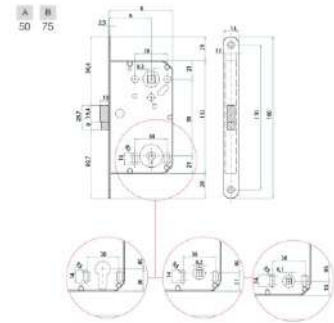

B-SMART

The magnetic lock with latch and bolt, both positioned at the center of the front plate. A silent and fluid mechanism which combines the modernity of the magnetism with the traditional separated bolt.

ADVANTAGES

- Perfect symmetry
- Total reversibility
- No constraint of installation
- Compatible with steel and aluminum frames
- Silence and fluidity during opening and closing cycle of the door
- Design: the side of the door is completely smooth
- Corrosion resistance
- Safety for children: no risks of crushing
- Reliability: only a few moving elements
- No maintenance required
- Completely compatible with the range of Bonaiti handles

B-SMART

Brava magnetike me shul dhe bulon, të dyja të pozicionuara në qendër të pllakës së përparme. Një mekanizëm qe vepron lirshem dhe pa zhurme duke ndërthur modernitetin e magnetizmit me bulonën tradicionale të ndare.

AVANTAZHET

- Simetri perfekte
- Kthyesmeri totale
- Asnje pengese ne instalim
- Kombinohet me korniza çeliku dhe alumini
- Qetesi dhe lirshmeri gjate hapjes dhe mbylljes se deres
- Dizajni: paneli i deres eshte plotesisht i lemuar
- Rezistent ndaj oksidimit
- Siguria per femijet: asnje rrezik i papritur
- Siguri: vetem disa elemente levizes
- Nuk ka nevojte per mirembajtje
- Pershtatet plotesisht me gamen e dorezave te Bonaiti-t