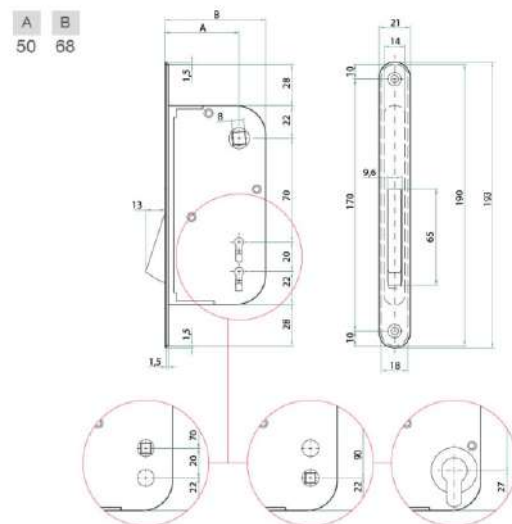

B-ONE

The original magnetic lock for excellence that obtained a large approval from the public thanks to its silent and innovative character of its design.

ADVANTAGES

- French and italian standard
- Striker design
- Flexible operation
- Silence and fluidity during opening and closing cycle of the door
- Design: the side of the door is completely smooth
- Corrosion resistance
- Safety for children: no risks of crushing
- Reliability: only a few moving elements
- No maintenance required
- Completely compatible with the range of Bonaiti handles

B-ONE

Brave origjinale magnetike e përsosur që mori një aprovim të madh nga publiku falë dizajnit të saj pa zhurme dhe inovativ.

AVANTAZHET

- Standart francez dhe italian
- Striker design
- Operim fleksibel
- Lirshmeri dhe asnje zhurme gjate hapjes dhe mbylljes se deres
- dizajni: ana e deres eshte plotesisht e lemuar
- Rezistente ndaj korrozionit
- Siguria per femijet: asnje rrezik nga sulmuesit
- Siguria: vetem disa elemente levizes
- Nuk ka nevoje per mirembajtje
- Pershtetet plotesisht me gamen e dorezave te Bonaiti-t