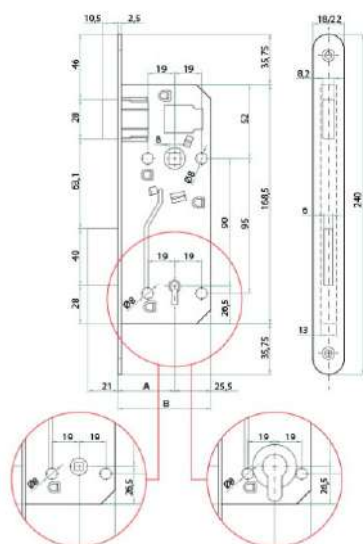

B-EVO

Magnetic and modern version of our "Patent", especially created for renovated doors.

ADVANTAGES

- Closure security
- Silence and fluidity during opening and closing of the door
- Design: the side of the door is completely smooth
- Corrosion resistance
- Safety for children: no risks of crushing
- Reliability: only few moving elements
- No maintenance required
- Completely compatible with Bonaiti handles

B-EVO

Versioni magnetik dhe modern i "Patent-it" tone eshte krijuar posacerisht per dyert e rinovuara.

AVANTAZHET

- Mbyllje e sigurt
- Lirshmeri dhe pa zhurme gjate hapjes/mbylljes se deres
- Dizajni: Siperfaqja e deres eshte plotesisht e lemuar
- Rezistente ndaj korrozionit
- Siguria per femijet: asnje rrezik nga sulmuesit
- Vetem disa elemente te levizshem
- Nuk ka nevoje per mirembajtje
- Pershtatet plotesisht me dorezat Bonaiti

A	B
40	65
50	75