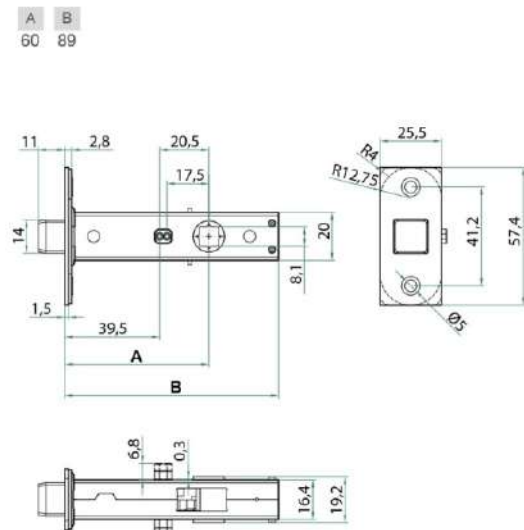

B-LATCH 09 INT.20,5 PRIVACY

B-LATCH 09 PASSAGE

B-LATCH 09 INT.20,5 PRIVACY

B-LATCH 09 INT.20,5 PRIVACY

B-LATCH 09 INT.20,5 PRIVACY

B-LATCH 09 INT.20,5 PRIVACY

B-EVO

Magnetic and modern version of our "Patent", especially created for renovated doors.