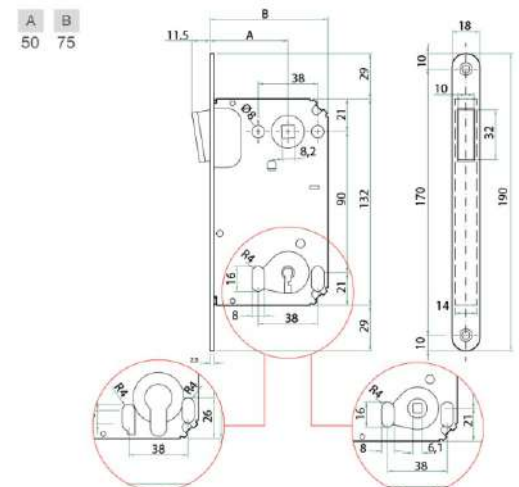

B-TWIN

The small swing latch is positioned on the same axis of the handle to optimize its aesthetics. A lock that retains the original features of the concept of magnetism: silence and flexibility. The short striker minimizes the aesthetic impact on the jamb.

ADVANTAGES

- Homogeneous design
- Flexible operation
- Silence and fluidity during opening and closing cycle of the door
- Design: the side of the door is completely smooth
- Corrosion resistance
- Safety for children: no risks of crushing
- Reliability: only a few moving elements
- No maintenance required
- Completely compatible with the range of Bonaiti handles

B-TWIN

Shufra e vogël lekundese është e pozicionuar në të njëjtin aks të dorezës për të optimizuar estetikën e saj. Brave që ruan tiparet origjinale të konceptit të magnetizmit: fleksibel dhe pa zhurmë. Sulmuesi i shkurtër minimizon ndikimin estetik në pjesën e derës.

AVANTAZHET

- Dizajn i njetrajtshëm
- Operim fleksibel
- Lirshmeri dhe asnje zhurmë gjatë hapjes dhe mbylljes së derës
- Dizajni: paneli i derës është plotësisht i lëmuar
- Rezistent ndaj korrozionit
- Siguria për fëmijet: asnje rrezik i papritur
- Siguria: vetëm disa elemente lëvizës
- Nuk ka nevojë për mirëmbajtje
- Përshtatet plotësisht me gamën e dorezave të Bonaiti-t