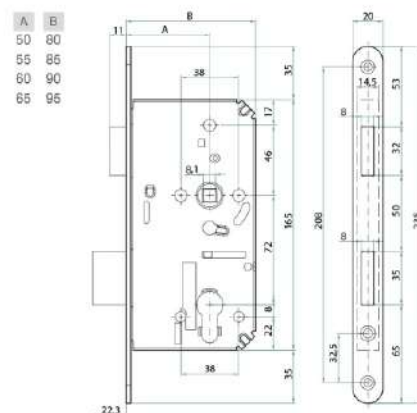

B-KLASS

On the occasion of the 15th anniversary of the creation of the first Bonaiti magnetic lock, the B-one, a new range of magnetic locks is created according to the DIN standard. The 4 models proposed - a reduced passage version, only latch version, one or two key-turn version - are a unique choice on the market. Possibility to have different front plate dimensions and backset options. The first magnetic lock with stainless steel front plate. The first magnetic lock tested according to UNI EN 12209.

ADVANTAGES

- Silence and fluidity during opening and closing cycle of the door
- Design: the side of the door is completely smooth
- Corrosion resistance
- Safety for children: no risks of crushing
- Reliability: only a few moving elements
- No maintenance required
- The widest choice of finishing on the market
- Front plate width: 18, 20 and 24 mm
- Backset: 50, 55, 60 and 65 mm
- Completely compatible with Bonaiti and Hafi handles

B-KLASS

Me rastin e 15 vjetorit të krijimit të braves se parë magnetike Bonaiti, B-one, një gamë e re e bravave magnetike është krijuar sipas standardit DIN. 4 modelet e propozuara - një version i zvogëluar i kalimit, vetëm versioni i shulave, një ose dy versione me kthesën kryesore - janë një zgjedhje unike në treg. Mundësia për të pasur dimensione të ndryshme të pllakës së përparme dhe opsione të prapavijës. Brava e parë magnetike me pllaka të përparme çeliku inox. Brava e parë magnetike e provuar sipas UNI EN 12209.

AVANTAZHET