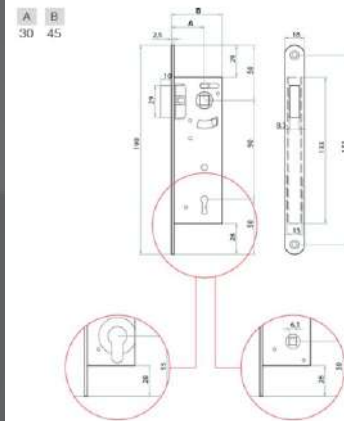

B-FIVE

The first, compact magnetic lock created to answer the needs of contemporary architecture. The magnetic lock to assemble on narrow steel and aluminum frames. Even professional spaces can benefit of its silent functioning.

ADVANTAGES

- Special range for doors with metal jamb
- Silence and fluidity during opening and closing cycle of the door
- Design: the side of the door is completely smooth
- Corrosion resistance
- Safety for children: no risks of crushing
- Reliability: only a few moving elements
- No maintenance required
- Completely compatible with Bonaiti handles

B-FIVE

Brava e pare kompakte, magnetike e krijuar per t'iu pergjigjur nevojave bashkekohore te arkitektures. Kyçi magnetik montohet në korniza të ngushta çeliku dhe alumini. Edhe hapësirat profesionale mund të përfitojnë nga funksionimi i saj i pazhurmshem.

AVANTAZHET

- Gama e veçantë për dyer me bllokim metalik
- Lirshmeri dhe pa zhurme gjatë hapjes dhe mbylljes së derës
- Dizajni: faqja e derës është plotësisht e lëmuar
- Rezistente ndaj korrozionit
- Siguria për fëmijet: asnje rrezik nga sulmuesit
- Vetem disa elemente levizes
- Nuk ka nevoje per mirembajtje
- Pershtatet plotësisht me dorezat Bonaiti