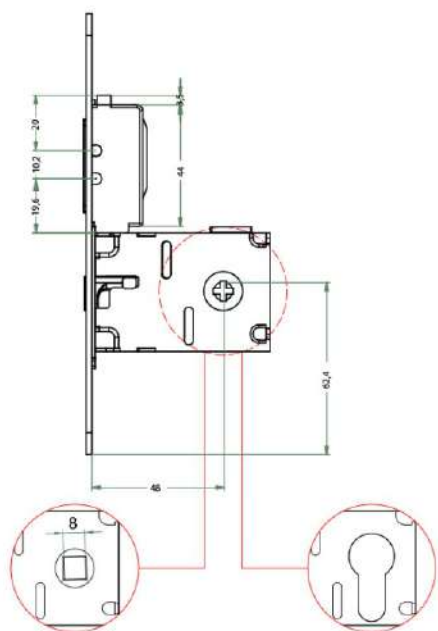

LOCK G500T

THE NEW RANGE OF HOOK LOCKS

The new G500T lock allows a time saving due to a reduced milling, while the innovative solution of the integrated pull-handle eliminates the machining for housing the traditional pull-handle. The red jig included in the package allows the best installation, precisely defining the drilling point for the pocket of the striking plate.

Thanks to the integrated pull-handle, the G500T allows a minimalist design of the door panel, it's more elegant with its total coplanarity on the front plate. The innovative pull-handle allows an ergonomic and pleasant grip, much better than the traditional pull-handle.

Thanks to the 160 mm front plate, the G500T is ready for panels milled for traditional hook locks, making it suitable also for renovation purposes. The G500T combined with the EASY kit is a unique and high performance solution.

Easier processing on the door: the G500T lock allows important time savings thanks to the removal of the traditional pull-handle.

ADVANTAGES

- Ergonomic design
- Quick and accurate installation
- Installation without regulation
- Universal
- Also available in cylinder version
- Easy installation of the striker
- Efficient