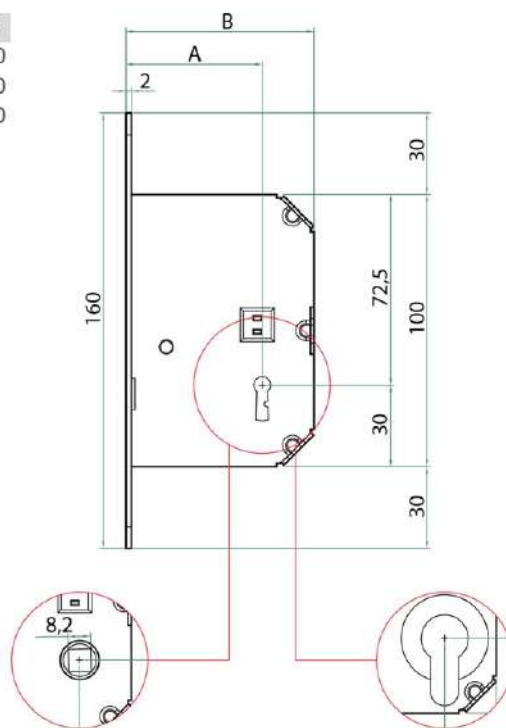

HOOK LOCK

The concept of lock for sliding doors was introduced by Bonaiti in 1992. Nowadays, more than 10% of European doors belong to such typology. Always used, often copied but never matched, our original rotating hook lock has now a whole and varied range as well as the widest choice of finishing on the market. All of these models can be combined with classic Bonaiti handles, and are also available in various "kits" in many finishing.

ADVANTAGES

- Compact dimensions
- Minimalist design
- Choice between different models
- Choice of customized finishing

HOOK LOCK

Koncepti i kycjes për dyert rrëshqitëse u prezantua nga Bonaiti në 1992. Në ditët e sotme, më shumë se 10% e derve evropiane i përkasin një tipologjie të tillë. Gjithmonë e përdorur, e kopjuar shpesh por që nuk përputhet kurrë, kyçja e rrotullës sonë origjinale të rrotullimit ka tani një gamë të tërë dhe të larmishme, si dhe zgjedhja më e gjerë e vendosjes së ushqimit në treg. Të gjitha këto modele mund të kombinohen me doreza klasike Bonaiti, dhe janë gjithashtu të disponueshme në "komplete" të ndryshme në shumë gjëra.

AVANTAZHET

- Dimensione kompakte
- Dizajn minimalist
- Mundësi zgjedhjeje mes modeleve të ndryshme
- Mundësi zgjedhjesh të personalizuar

A	B
30	50
40	60
50	70